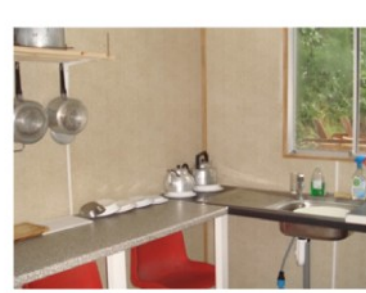

Mowbreck Training Site

Wesham Nr Kirkham PR4 3HA

- 4 toilets,
- urinals,
- water point,
- 2 sinks,
- chemical disposal

Galley container

Blackpool District

50p per head per day visit; £1 per head per night

Outside Blackpool District

£1 per head per day visit; £2 per head per night

£5 per night for dry shelter £5 per night for the galley

✉ mowbreckbookings@hotmail.co.uk

☎ 01253 691970

☎ 07989615303 Louise

☎ 07773179144 Tony

Blackpool District Scout Council